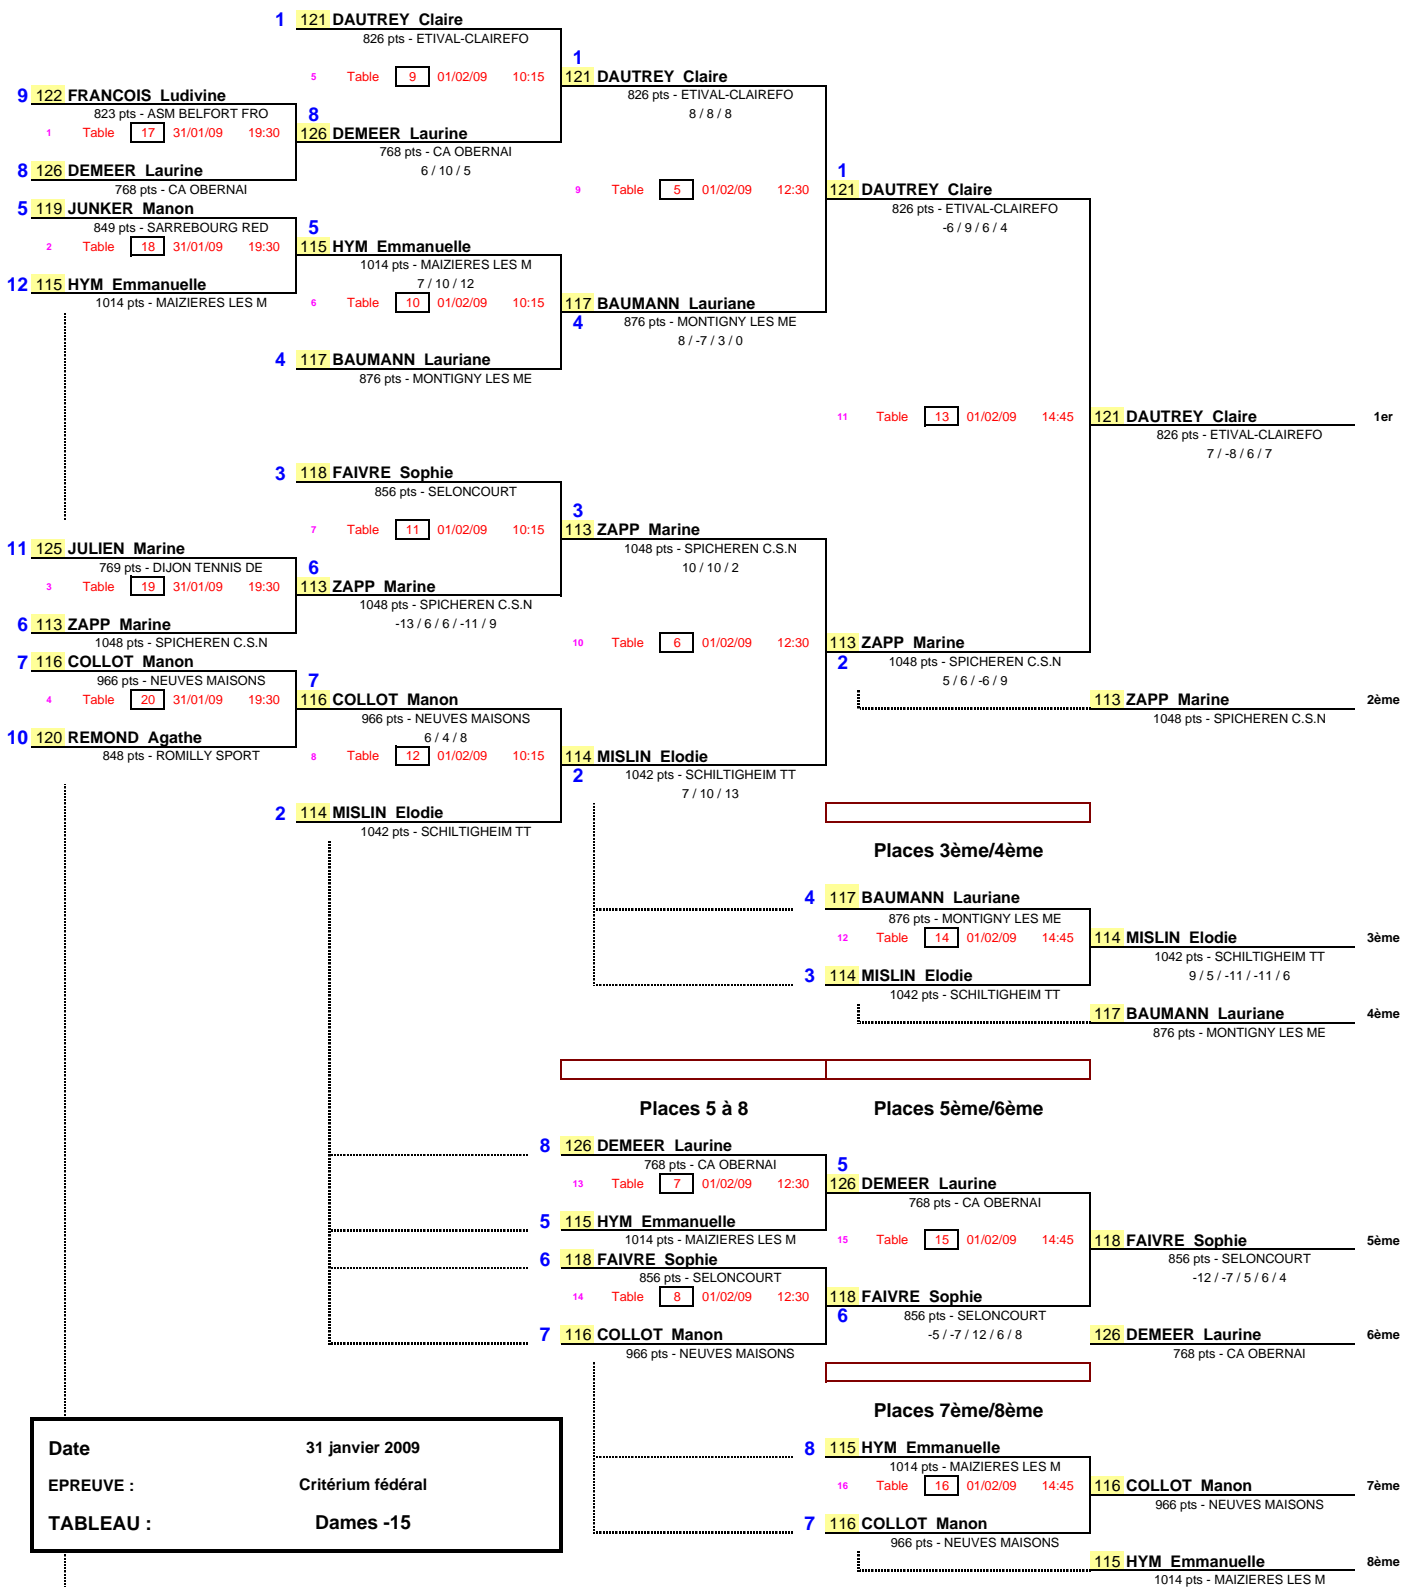

1/8ème de Finale   1/4ème de Finale   1/2ème de Finale   Finale

Places 9 à 16   Places 9 à 12   Places 9ème/10ème

16	124 PALISSE Megane 789 pts - ASC CHALONS 17 Table 13 01/02/09 10:15	9	122 FRANCOIS Ludivine 823 pts - ASM BELFORT FRO 8/-8/10/-12/8 21 Table 9 01/02/09 12:30	9	119 JUNKER Manon 849 pts - SARREBOURG RED 7/7/7		
9	122 FRANCOIS Ludivine 823 pts - ASM BELFORT FRO						
12	119 JUNKER Manon 849 pts - SARREBOURG RED 18 Table 14 01/02/09 10:15	12	119 JUNKER Manon 849 pts - SARREBOURG RED 7/7/7				
13	128 KECH Marie-hélène 639 pts - MULHOUSE TT			23 Table 17 01/02/09 14:45	119 JUNKER Manon 849 pts - SARREBOURG RED 6/9/9	9ème	
14	127 MITAUX Fanny 646 pts - LONGCHAUMOIS 19 Table 15 01/02/09 10:15	11	125 JULIEN Marine 769 pts - DIJON TENNIS DE 9/4/10				
11	125 JULIEN Marine 769 pts - DIJON TENNIS DE	22 Table 10 01/02/09 12:30					
10	120 REMOND Agathe 848 pts - ROMILLY SPORT 20 Table 16 01/02/09 10:15	10	120 REMOND Agathe 848 pts - ROMILLY SPORT 10/8/9	10	120 REMOND Agathe 848 pts - ROMILLY SPORT -5/7/-7/7/8	120 REMOND Agathe 848 pts - ROMILLY SPORT	10ème
15	123 BOULOMMIER-NORTH Ophélie 799 pts - ES TT APPOIGNY						

Places 11ème/12ème

12	122 FRANCOIS Ludivine 823 pts - ASM BELFORT FRO 24 Table 18 01/02/09 14:45	125 JULIEN Marine 769 pts - DIJON TENNIS DE 0/8/8/7	11ème
11	125 JULIEN Marine 769 pts - DIJON TENNIS DE	122 FRANCOIS Ludivine 823 pts - ASM BELFORT FRO	12ème

Places 13 à 16

Places 13ème/14ème

16	124 PALISSE Megane 789 pts - ASC CHALONS 25 Table 11 01/02/09 12:30	13	128 KECH Marie-hélène 639 pts - MULHOUSE TT -1/9/8/7	128 KECH Marie-hélène 639 pts - MULHOUSE TT 7/9/9	13ème
13	128 KECH Marie-hélène 639 pts - MULHOUSE TT	27 Table 19 01/02/09 14:45			
14	127 MITAUX Fanny 646 pts - LONGCHAUMOIS 26 Table 12 01/02/09 12:30	14	127 MITAUX Fanny 646 pts - LONGCHAUMOIS 9/8/-6/8	127 MITAUX Fanny 646 pts - LONGCHAUMOIS	14ème
15	123 BOULOMMIER-NORTH Ophélie 799 pts - ES TT APPOIGNY				

Places 15ème/16ème

16	124 PALISSE Megane 789 pts - ASC CHALONS 28 Table 20 01/02/09 14:45	124 PALISSE Megane 789 pts - ASC CHALONS 12/6/10	15ème
15	123 BOULOMMIER-NORTH Ophélie 799 pts - ES TT APPOIGNY	123 BOULOMMIER-NORTH Ophel 799 pts - ES TT APPOIGNY	16ème

Date	31 janvier 2009
EPREUVE :	Critérium fédéral
TABLEAU :	Dames -15